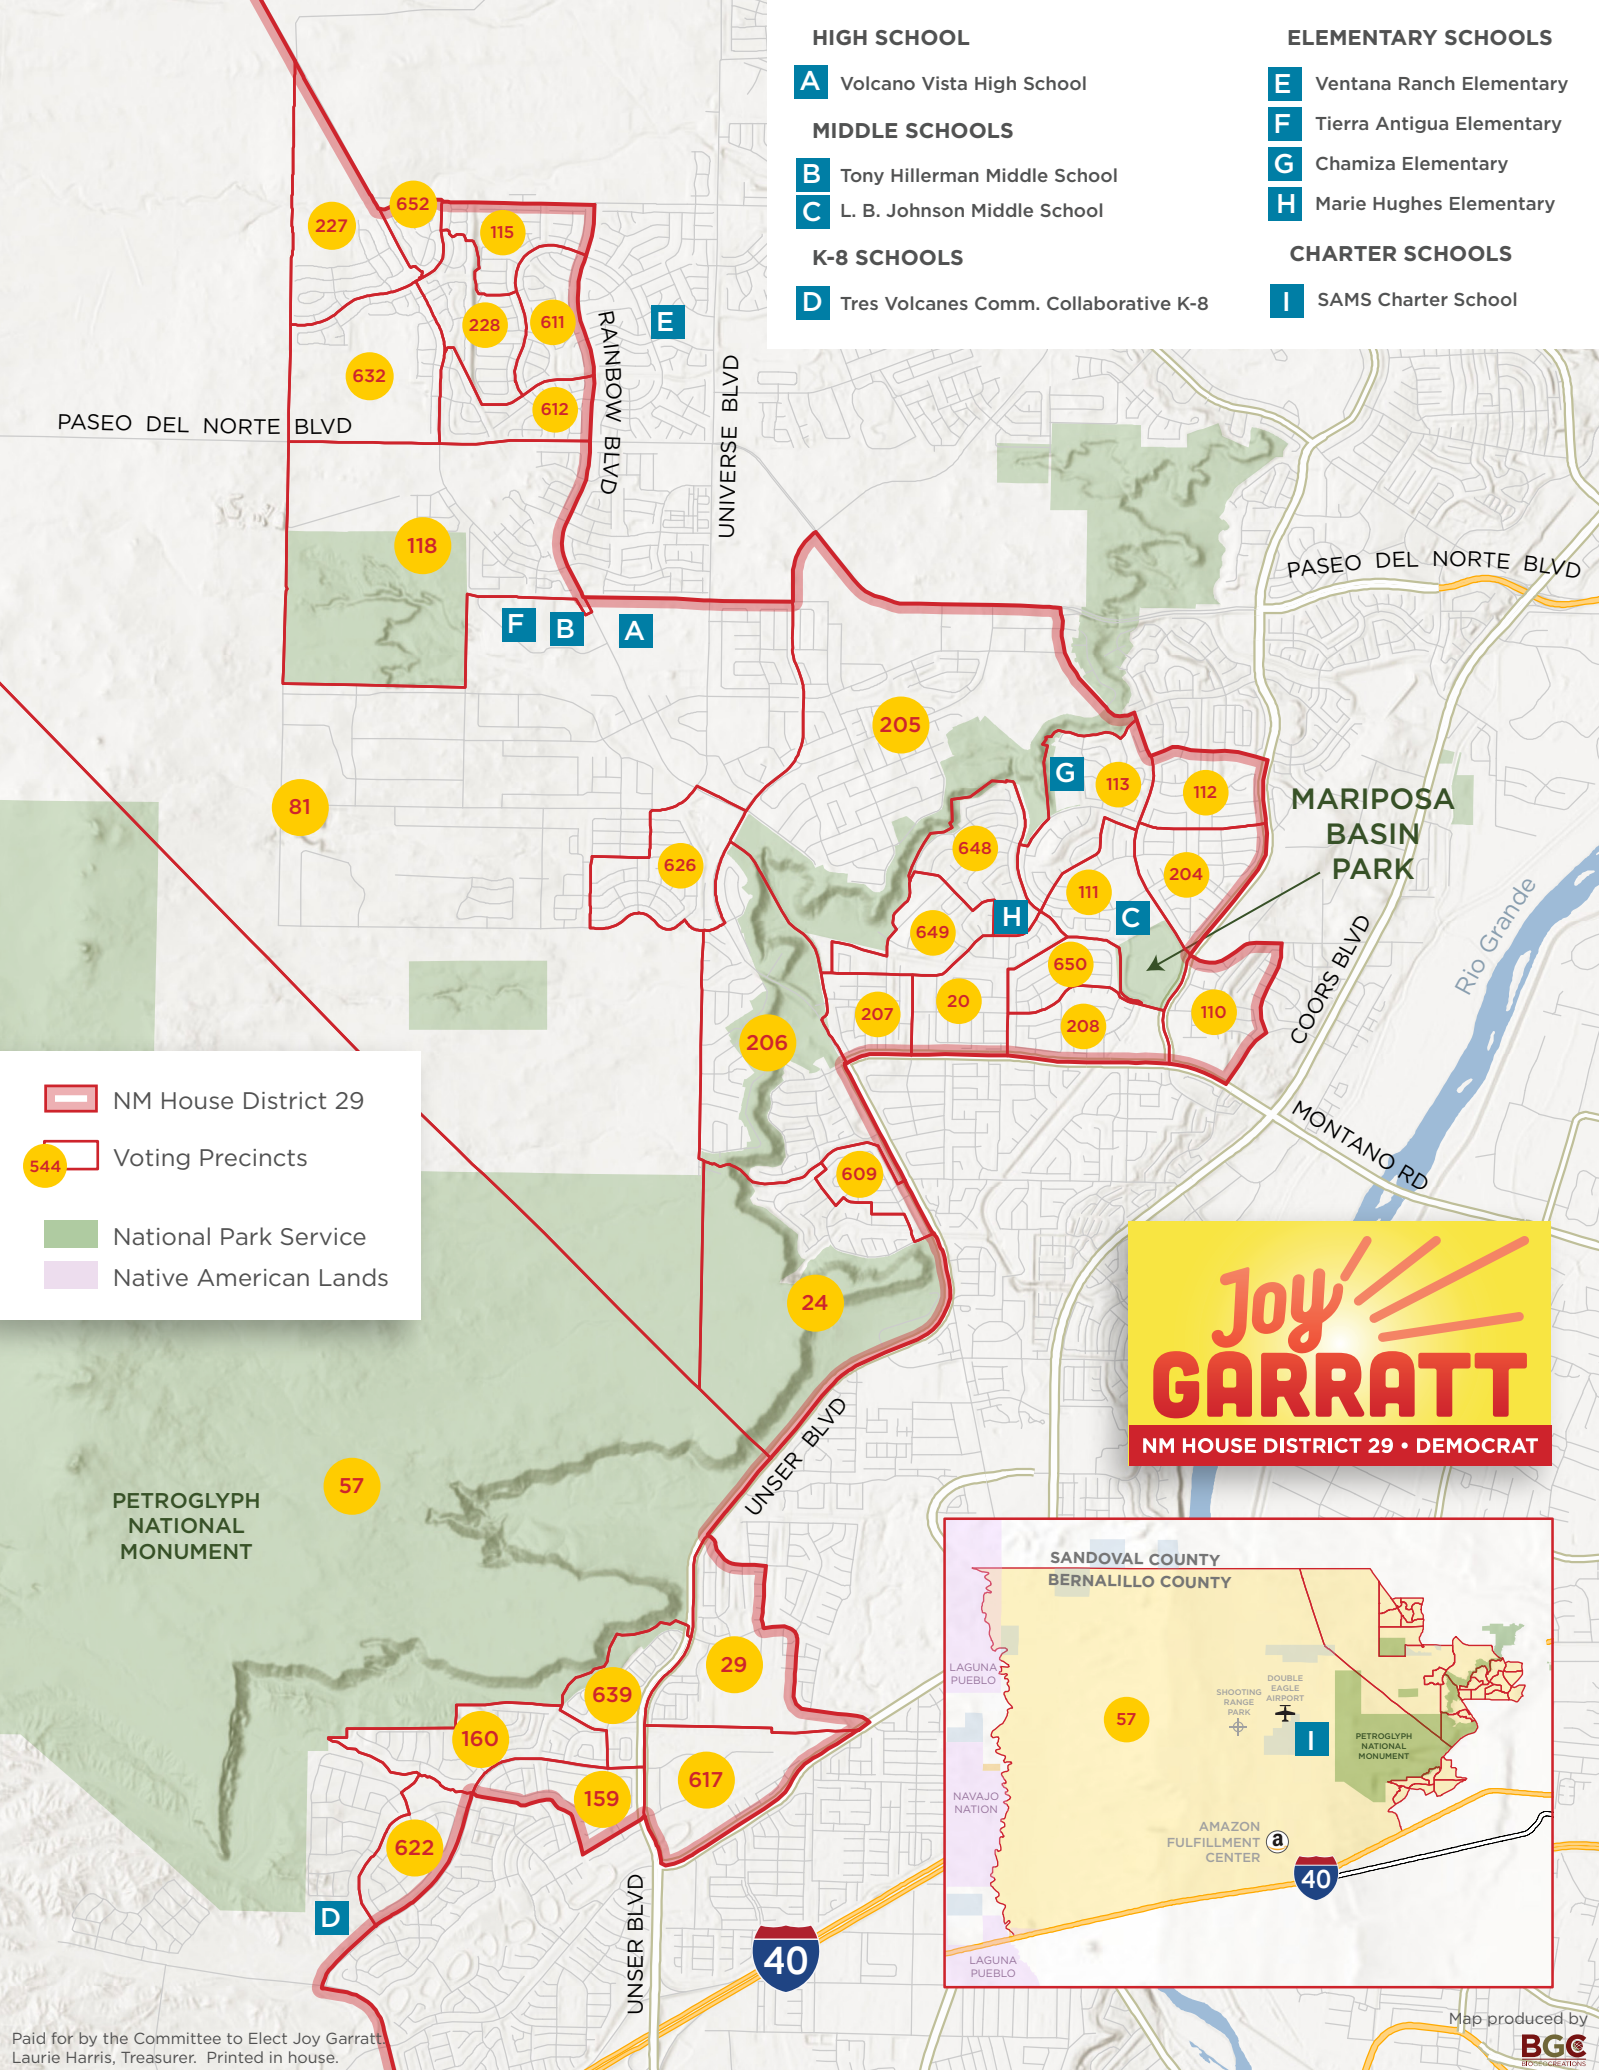

HIGH SCHOOL

A Volcano Vista High School

MIDDLE SCHOOLS

B Tony Hillerman Middle School

C L. B. Johnson Middle School

K-8 SCHOOLS

D Tres Volcanes Comm. Collaborative K-8

ELEMENTARY SCHOOLS

E Ventana Ranch Elementary

F Tierra Antigua Elementary

G Chamiza Elementary

H Marie Hughes Elementary

CHARTER SCHOOLS

I SAMS Charter School

NM House District 29

Voting Precincts

National Park Service

Native American Lands

Joy GARRATT
 NM HOUSE DISTRICT 29 • DEMOCRAT